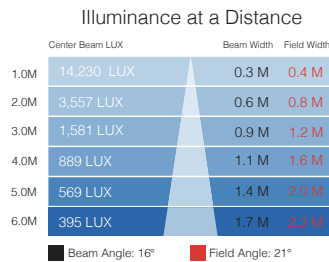

FIXTURE SPECIFICATIONS

Input Voltage:	100-240VAC
Power Consumption:	90 Watts at maximum output
Output:	3000 lumens
LED Array:	5500K or RGBW (White LED = 5500K)
Lumen Maintenance:	50,000 hours at 45C (LM-79-08)
Power Connection:	6-ft (2m) insulated with female UTL connector (user end unterminated)
Data:	DMX512 In/Out via UTL Connector on luminaire X-Effects LED 5500K – 5 Control Channels X-Effects LED RGBW – 8 Control Channels RDM compatible
Operating Temp.:	-13° to 113° F (-20° to 45° C)
Environment:	IP65 rated
Housing:	Powder Coated Aluminum
Approvals:	ETL / UL Standards #1573 and # 8750 cETL / CSA C22.2 #166 CE
Dimensions:	5.5"L x 10.1"W x 5.8"H (14.2cm x 25.8cm x 16.7cm)
Weight:	13 lbs (5.8 kg)

KIT SPECIFICATIONS

Case Dimensions:	25.6" x 20" x 11.8" (650mm x 508mm x 300mm)
Kit Weight:	39.68 lbs. (18kg)

X-EFFECTS LED HO PHOTOMETRICS

5500K HO

Photometric Data for X-Effects LED HO 5500K 19 Degree Lens

Photometric Data for X-Effects LED HO 5500K 30 Degree Lens

Photometric Data for X-Effects LED HO 5500K 50 Degree Lens

Photometric Data for X-Effects LED HO 5500K 70 Degree Lens

RGBW HO

Photometric Data for X-Effects LED HO RGBW 19 Degree Lens

Photometric Data for X-Effects LED HO RGBW 30 Degree Lens

Photometric Data for X-Effects LED HO RGBW 50 Degree Lens

Photometric Data for X-Effects LED HO RGBW 70 Degree Lens

PART NUMBERS

Item Code	Description
2971K0055001	X-Effects® LED Production Rental Kit 5500K
2971K00RGBW1	X-Effects® LED Production Rental Kit RGBW