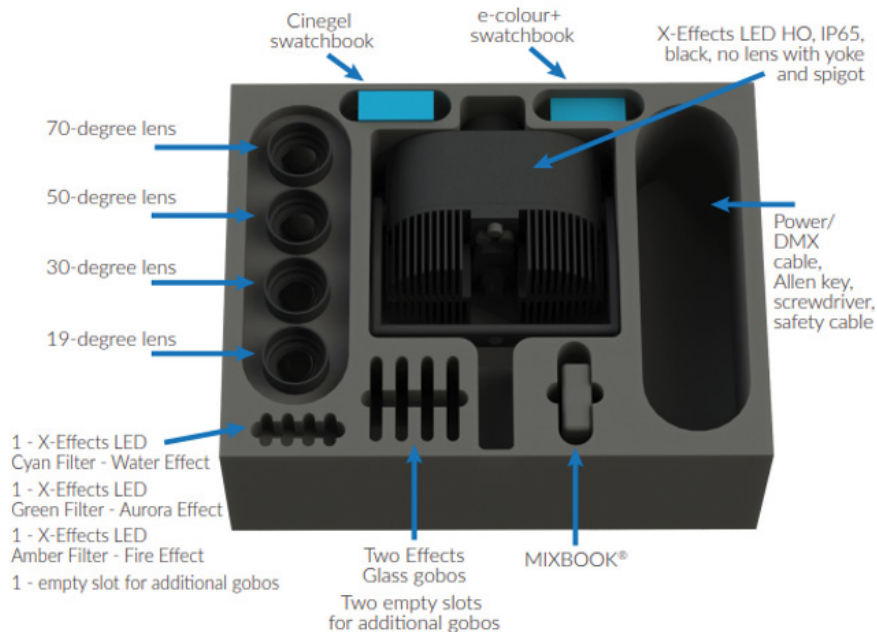

X-Effects® LED Production Rental Kit

The X-Effects® LED Production Rental Kit features an X-Effects LED HO projector to create dynamic lighting effects for film & TV, stage productions, and live events. The fixture is designed to produce vivid water, fire, and other lighting effects by projecting light through a pair of off-set, overlapping gobos.

Capable of throws up to 65ft (20m), the 90W Rosco X-Effects LED HO projector is engineered to produce an amazing amount of output from a compact package. The X-Effects LED Production Rental Kit ships with either one 5500K cool white or one color-mixing RGBW model, and all four available lens options.

FIXTURE SPECIFICATIONS

Input Voltage:	100-240VAC
Power Consumption:	90 Watts at maximum output
Output:	3000 lumens
LED Array:	5500K or RGBW (White LED = 5500K)
Lumen Maintenance:	50,000 hours at 45C (LM-79-08)
Power Connection:	6-ft (2m) insulated with female UTL connector (user end unterminated)
Data:	DMX512 In/Out via UTL Connector on luminaire X-Effects LED 5500K – 5 Control Channels X-Effects LED RGBW – 8 Control Channels RDM compatible
Operating Temp.:	-13° to 113° F (-20° to 45° C)
Environment:	IP65 rated
Housing:	Powder Coated Aluminum
Approvals:	ETL / UL Standards #1573 and # 8750 cETL / CSA C22.2 #166 CE
Dimensions:	5.5"L x 10.1"W x 5.8"H (14.2cm x 25.8cm x 16.7cm)
Weight:	13 lbs (5.8 kg)

KIT SPECIFICATIONS

Case Dimensions:	25.6" x 20" x 11.8" (650mm x 508mm x 300mm)
Kit Weight:	39.68 lbs. (18kg)

X-EFFECTS LED HO PHOTOMETRICS

5500K HO

Photometric Data for X-Effects LED HO 5500K 19 Degree Lens