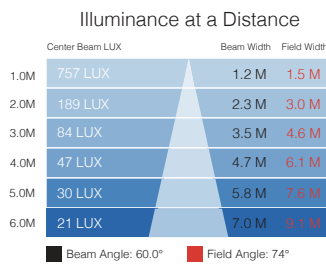

FIXTURE SPECIFICATIONS

Input Voltage:	100-240VAC
Power Consumption:	90 Watts at maximum output
Output:	3000 lumens
LED Array:	5500K or RGBW (White LED = 5500K)
Lumen Maintenance:	50,000 hours at 45C (LM-79-08)
Power Connection:	6-ft (2m) insulated with female UTL connector (user end unterminated)
Data:	DMX512 In/Out via UTL Connector on luminaire X-Effects LED 5500K – 5 Control Channels X-Effects LED RGBW – 8 Control Channels RDM compatible
Operating Temp.:	-13° to 113° F (-20° to 45° C)
Environment:	IP65 rated
Housing:	Powder Coated Aluminum
Approvals:	ETL / UL Standards #1573 and # 8750 cETL / CSA C22.2 #166 CE
Dimensions:	5.5"L x 10.1"W x 5.8"H (14.2cm x 25.8cm x 16.7cm)
Weight:	13 lbs (5.8 kg)

KIT SPECIFICATIONS

Case Dimensions:	25.6" x 20" x 11.8" (650mm x 508mm x 300mm)
Kit Weight:	39.68 lbs. (18kg)

X-EFFECTS LED HO PHOTOMETRICS

5500K HO

Photometric Data for X-Effects LED HO 5500K 19 Degree Lens

Photometric Data for X-Effects LED HO 5500K 30 Degree Lens

Photometric Data for X-Effects LED HO 5500K 50 Degree Lens

Photometric Data for X-Effects LED HO 5500K 70 Degree Lens

RGBW HO

Photometric Data for X-Effects LED HO RGBW 19 Degree Lens

Photometric Data for X-Effects LED HO RGBW 30 Degree Lens

Photometric Data for X-Effects LED HO RGBW 50 Degree Lens

Photometric Data for X-Effects LED HO RGBW 70 Degree Lens

PART NUMBERS

Item Code	Description
2971K0055001	X-Effects® LED Production Rental Kit 5500K
2971K00RGBW1	X-Effects® LED Production Rental Kit RGBW