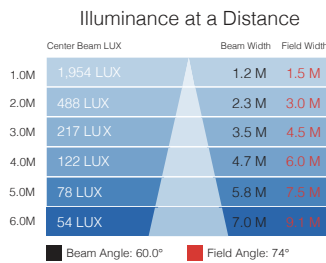

Capable of throws up to 65ft (20m), the 90W Rosco X-Effects LED HO projector is engineered to produce an amazing amount of output from a compact package. The X-Effects LED Production Rental Kit ships with either one 5500K cool white or one color-mixing RGBW model, and all four available lens options.

FIXTURE SPECIFICATIONS

Input Voltage:	100-240VAC
Power Consumption:	90 Watts at maximum output
Output:	3000 lumens
LED Array:	5500K or RGBW (White LED = 5500K)
Lumen Maintenance:	50,000 hours at 45C (LM-79-08)
Power Connection:	6-ft (2m) insulated with female UTL connector (user end unterminated)
Data:	DMX512 In/Out via UTL Connector on luminaire X-Effects LED 5500K – 5 Control Channels X-Effects LED RGBW – 8 Control Channels RDM compatible
Operating Temp.:	-13° to 113° F (-20° to 45° C)
Environment:	IP65 rated
Housing:	Powder Coated Aluminum
Approvals:	ETL / UL Standards #1573 and # 8750 cETL / CSA C22.2 #166 CE
Dimensions:	5.5"L x 10.1"W x 5.8"H (14.2cm x 25.8cm x 16.7cm)
Weight:	13 lbs (5.8 kg)

KIT SPECIFICATIONS

Case Dimensions:	25.6" x 20" x 11.8" (650mm x 508mm x 300mm)
Kit Weight:	39.68 lbs. (18kg)

X-EFFECTS LED HO PHOTOMETRICS

5500K HO

Photometric Data for X-Effects LED HO 5500K 19 Degree Lens

Photometric Data for X-Effects LED HO 5500K 30 Degree Lens

Photometric Data for X-Effects LED HO 5500K 50 Degree Lens

Photometric Data for X-Effects LED HO 5500K 70 Degree Lens

RGBW HO

Photometric Data for X-Effects LED HO RGBW 19 Degree Lens