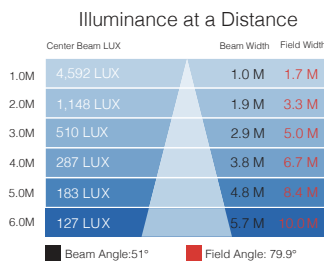

Capable of throws up to 65ft (20m), the 90W Rosco X-Effects LED HO projector is engineered to produce an amazing amount of output from a compact package. The X-Effects LED Production Rental Kit ships with either one 5500K cool white or one color-mixing RGBW model, and all four available lens options.

FIXTURE SPECIFICATIONS

Input Voltage:	100-240VAC
Power Consumption:	90 Watts at maximum output
Output:	3000 lumens
LED Array:	5500K or RGBW (White LED = 5500K)
Lumen Maintenance:	50,000 hours at 45C (LM-79-08)
Power Connection:	6-ft (2m) insulated with female UTL connector (user end unterminated)
Data:	DMX512 In/Out via UTL Connector on luminaire X-Effects LED 5500K – 5 Control Channels X-Effects LED RGBW – 8 Control Channels RDM compatible
Operating Temp.:	-13° to 113° F (-20° to 45° C)
Environment:	IP65 rated
Housing:	Powder Coated Aluminum
Approvals:	ETL / UL Standards #1573 and # 8750 cETL / CSA C22.2 #166 CE
Dimensions:	5.5"L x 10.1"W x 5.8"H (14.2cm x 25.8cm x 16.7cm)
Weight:	13 lbs (5.8 kg)

KIT SPECIFICATIONS

Case Dimensions:	25.6" x 20" x 11.8" (650mm x 508mm x 300mm)
Kit Weight:	39.68 lbs. (18kg)

X-EFFECTS LED HO PHOTOMETRICS

5500K HO

Photometric Data for X-Effects LED HO 5500K 19 Degree Lens

Photometric Data for X-Effects LED HO 5500K 30 Degree Lens

Photometric Data for X-Effects LED HO 5500K 50 Degree Lens

Photometric Data for X-Effects LED HO 5500K 70 Degree Lens

RGBW HO

Photometric Data for X-Effects LED HO RGBW 19 Degree Lens