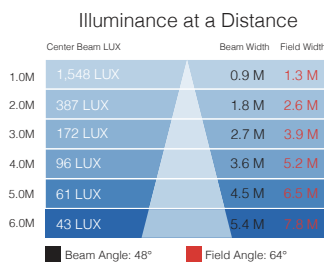

FIXTURE SPECIFICATIONS

Input Voltage:	100-240VAC
Power Consumption:	90 Watts at maximum output
Output:	3000 lumens
LED Array:	5500K or RGBW (White LED = 5500K)
Lumen Maintenance:	50,000 hours at 45C (LM-79-08)
Power Connection:	6-ft (2m) insulated with female UTL connector (user end unterminated)
Data:	DMX512 In/Out via UTL Connector on luminaire X-Effects LED 5500K – 5 Control Channels X-Effects LED RGBW – 8 Control Channels RDM compatible
Operating Temp.:	-13° to 113° F (-20° to 45° C)
Environment:	IP65 rated
Housing:	Powder Coated Aluminum
Approvals:	ETL / UL Standards #1573 and # 8750 cETL / CSA C22.2 #166 CE
Dimensions:	5.5"L x 10.1"W x 5.8"H (14.2cm x 25.8cm x 16.7cm)
Weight:	13 lbs (5.8 kg)

KIT SPECIFICATIONS

Case Dimensions:	25.6" x 20" x 11.8" (650mm x 508mm x 300mm)
Kit Weight:	39.68 lbs. (18kg)

X-EFFECTS LED HO PHOTOMETRICS

5500K HO

Photometric Data for X-Effects LED HO 5500K 19 Degree Lens

Photometric Data for X-Effects LED HO 5500K 30 Degree Lens

Photometric Data for X-Effects LED HO 5500K 50 Degree Lens

Photometric Data for X-Effects LED HO 5500K 70 Degree Lens

RGBW HO

Photometric Data for X-Effects LED HO RGBW 19 Degree Lens

Photometric Data for X-Effects LED HO RGBW 30 Degree Lens

Photometric Data for X-Effects LED HO RGBW 50 Degree Lens

Photometric Data for X-Effects LED HO RGBW 70 Degree Lens

PART NUMBERS

Item Code	Description
2971K0055001	X-Effects® LED Production Rental Kit 5500K
2971K00RGBW1	X-Effects® LED Production Rental Kit RGBW