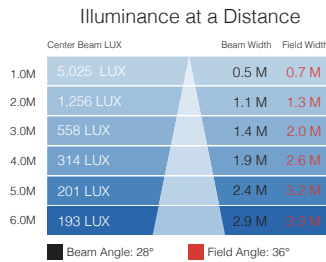

Photometric Data for X-Effects LED HO RGBW 30 Degree Lens