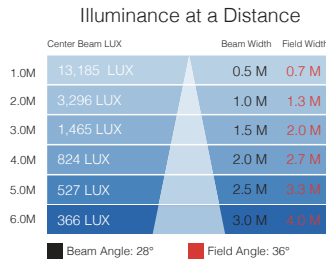

Capable of throws up to 65ft (20m), the 90W Rosco X-Effects LED HO projector is engineered to produce an amazing amount of output from a compact package. The X-Effects LED Production Rental Kit ships with either one 5500K cool white or one color-mixing RGBW model, and all four available lens options.

FIXTURE SPECIFICATIONS

Input Voltage:	100-240VAC
Power Consumption:	90 Watts at maximum output
Output:	3000 lumens
LED Array:	5500K or RGBW (White LED = 5500K)
Lumen Maintenance:	50,000 hours at 45C (LM-79-08)
Power Connection:	6-ft (2m) insulated with female UTL connector (user end unterminated)
Data:	DMX512 In/Out via UTL Connector on luminaire X-Effects LED 5500K – 5 Control Channels X-Effects LED RGBW – 8 Control Channels RDM compatible
Operating Temp.:	-13° to 113° F (-20° to 45° C)
Environment:	IP65 rated
Housing:	Powder Coated Aluminum
Approvals:	ETL / UL Standards #1573 and # 8750 cETL / CSA C22.2 #166 CE
Dimensions:	5.5"L x 10.1"W x 5.8"H (14.2cm x 25.8cm x 16.7cm)
Weight:	13 lbs (5.8 kg)

KIT SPECIFICATIONS

Case Dimensions:	25.6" x 20" x 11.8" (650mm x 508mm x 300mm)
Kit Weight:	39.68 lbs. (18kg)

X-EFFECTS LED HO PHOTOMETRICS

5500K HO

Photometric Data for X-Effects LED HO 5500K 19 Degree Lens

Photometric Data for X-Effects LED HO 5500K 30 Degree Lens

Photometric Data for X-Effects LED HO 5500K 50 Degree Lens

Photometric Data for X-Effects LED HO 5500K 70 Degree Lens

RGBW HO

Photometric Data for X-Effects LED HO RGBW 19 Degree Lens