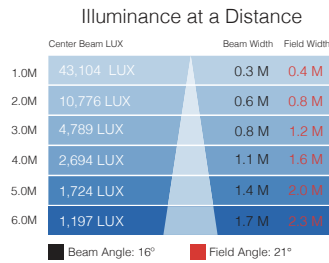

Capable of throws up to 65ft (20m), the 90W Rosco X-Effects LED HO projector is engineered to produce an amazing amount of output from a compact package. The X-Effects LED Production Rental Kit ships with either one 5500K cool white or one color-mixing RGBW model, and all four available lens options.

FIXTURE SPECIFICATIONS

Input Voltage:	100-240VAC
Power Consumption:	90 Watts at maximum output
Output:	3000 lumens
LED Array:	5500K or RGBW (White LED = 5500K)
Lumen Maintenance:	50,000 hours at 45C (LM-79-08)
Power Connection:	6-ft (2m) insulated with female UTL connector (user end unterminated)
Data:	DMX512 In/Out via UTL Connector on luminaire X-Effects LED 5500K – 5 Control Channels X-Effects LED RGBW – 8 Control Channels RDM compatible
Operating Temp.:	-13° to 113° F (-20° to 45° C)
Environment:	IP65 rated
Housing:	Powder Coated Aluminum
Approvals:	ETL / UL Standards #1573 and # 8750 cETL / CSA C22.2 #166 CE
Dimensions:	5.5"L x 10.1"W x 5.8"H (14.2cm x 25.8cm x 16.7cm)
Weight:	13 lbs (5.8 kg)

KIT SPECIFICATIONS

Case Dimensions:	25.6" x 20" x 11.8" (650mm x 508mm x 300mm)
Kit Weight:	39.68 lbs. (18kg)

X-EFFECTS LED HO PHOTOMETRICS

5500K HO

Photometric Data for X-Effects LED HO 5500K 19 Degree Lens

Photometric Data for X-Effects LED HO 5500K 30 Degree Lens

Photometric Data for X-Effects LED HO 5500K 50 Degree Lens

Photometric Data for X-Effects LED HO 5500K 70 Degree Lens

RGBW HO

Photometric Data for X-Effects LED HO RGBW 19 Degree Lens