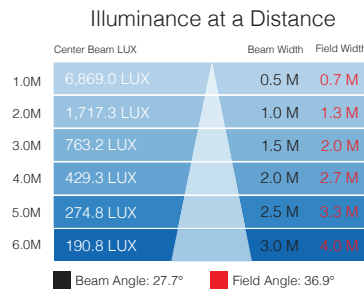

## PHOTOMETRICS

### 5500K

Photometric Data for X-Effects LED 5500K 19 Degree Lens

Photometric Data for X-Effects LED 5500K 30 Degree Lens

Photometric Data for X-Effects LED 5500K 50 Degree Lens

Photometric Data for X-Effects LED 5500K 70 Degree Lens