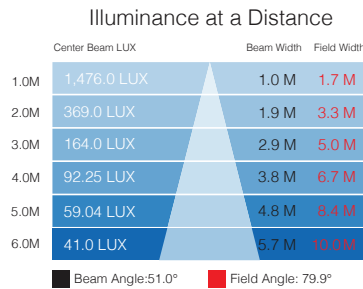

## PHOTOMETRICS

### 5500K

Photometric Data for X-Effects LED 5500K 19 Degree Lens

Photometric Data for X-Effects LED 5500K 30 Degree Lens

Photometric Data for X-Effects LED 5500K 50 Degree Lens

Photometric Data for X-Effects LED 5500K 70 Degree Lens

### RGBW

Photometric Data for X-Effects LED RGBW 19 Degree Lens

Photometric Data for X-Effects LED RGBW 30 Degree Lens

Photometric Data for X-Effects LED RGBW 50 Degree Lens

Photometric Data for X-Effects LED RGBW 70 Degree Lens