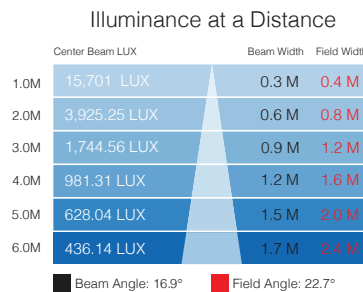

## PHOTOMETRICS

### 5500K

Photometric Data for X-Effects LED 5500K 19 Degree Lens

Photometric Data for X-Effects LED 5500K 30 Degree Lens

Photometric Data for X-Effects LED 5500K 50 Degree Lens

Photometric Data for X-Effects LED 5500K 70 Degree Lens

### RGBW

Photometric Data for X-Effects LED RGBW 19 Degree Lens

Photometric Data for X-Effects LED RGBW 30 Degree Lens

Photometric Data for X-Effects LED RGBW 50 Degree Lens

Photometric Data for X-Effects LED RGBW 70 Degree Lens