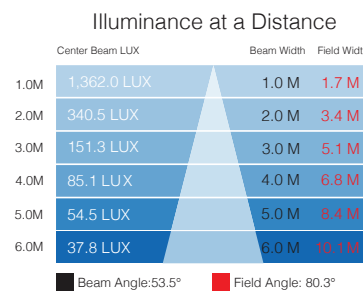

### 5500K

Photometric Data for X-Effects LED 5500K 19 Degree Lens

Photometric Data for X-Effects LED 5500K 30 Degree Lens

Photometric Data for X-Effects LED 5500K 50 Degree Lens

Photometric Data for X-Effects LED 5500K 70 Degree Lens

### RGBW

Photometric Data for X-Effects LED RGBW 19 Degree Lens

Photometric Data for X-Effects LED RGBW 30 Degree Lens

Photometric Data for X-Effects LED RGBW 50 Degree Lens

Photometric Data for X-Effects LED RGBW 70 Degree Lens