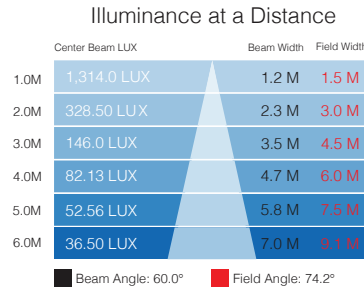

## PHOTOMETRICS

### 5500K

Photometric Data for X-Effects LED 5500K 19 Degree Lens

Photometric Data for X-Effects LED 5500K 30 Degree Lens

Photometric Data for X-Effects LED 5500K 50 Degree Lens

Photometric Data for X-Effects LED 5500K 70 Degree Lens

### RGBW

Photometric Data for X-Effects LED RGBW 19 Degree Lens

Photometric Data for X-Effects LED RGBW 30 Degree Lens

Photometric Data for X-Effects LED RGBW 50 Degree Lens

Photometric Data for X-Effects LED RGBW 70 Degree Lens