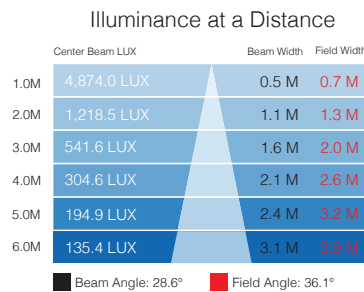

## PHOTOMETRICS

### 5500K

Photometric Data for X-Effects LED 5500K 19 Degree Lens

Photometric Data for X-Effects LED 5500K 30 Degree Lens

Photometric Data for X-Effects LED 5500K 50 Degree Lens

Photometric Data for X-Effects LED 5500K 70 Degree Lens

### RGBW

Photometric Data for X-Effects LED RGBW 19 Degree Lens

Photometric Data for X-Effects LED RGBW 30 Degree Lens

Photometric Data for X-Effects LED RGBW 50 Degree Lens

Photometric Data for X-Effects LED RGBW 70 Degree Lens