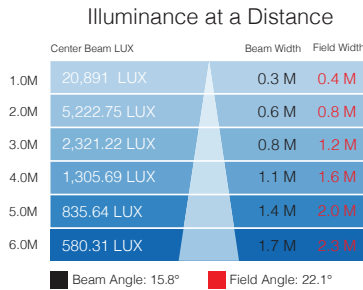

## PHOTOMETRICS

### 5500K

Photometric Data for X-Effects LED 5500K 19 Degree Lens

Photometric Data for X-Effects LED 5500K 30 Degree Lens

Photometric Data for X-Effects LED 5500K 50 Degree Lens

Photometric Data for X-Effects LED 5500K 70 Degree Lens