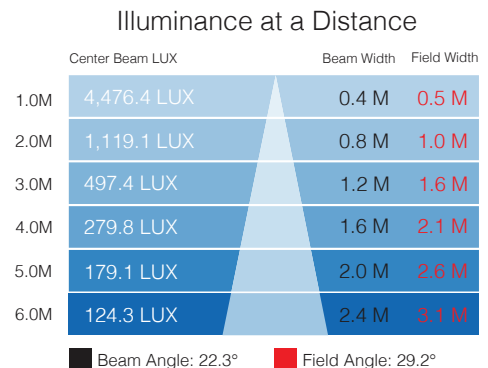

PHOTOMETRIC DATA FOR MEDIUM BEAM LENS 5500K