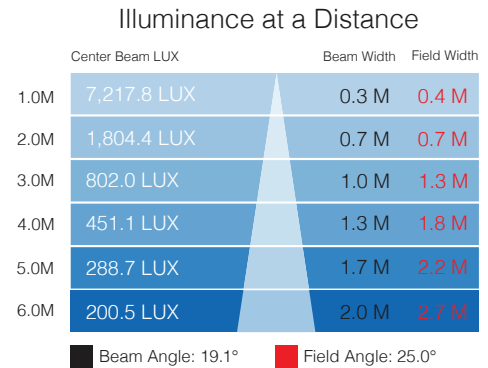

## PHOTOMETRIC DATA FOR NARROW BEAM LENS 3000K

## PHOTOMETRIC DATA FOR NARROW BEAM LENS 5500K

## PHOTOMETRIC DATA FOR WIDE BEAM LENS 5500K