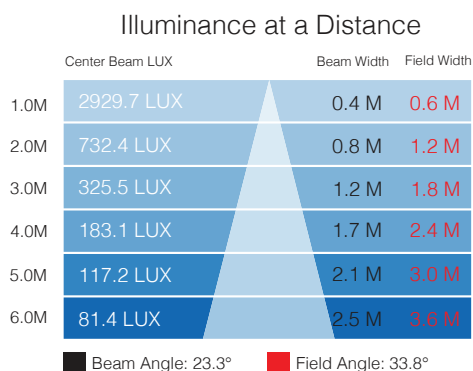

PHOTOMETRIC DATA FOR WIDE BEAM LENS 3000K