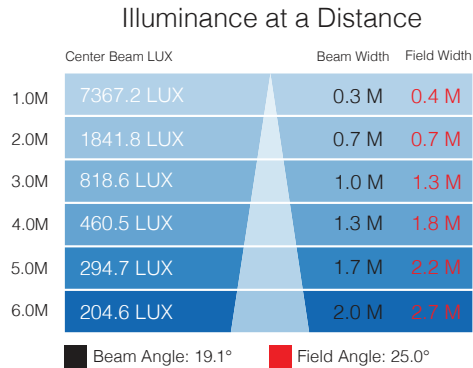

## PHOTOMETRIC DATA FOR NARROW BEAM LENS 3000K

## PHOTOMETRIC DATA FOR NARROW BEAM LENS 5500K

## PHOTOMETRIC DATA FOR WIDE BEAM LENS 5500K