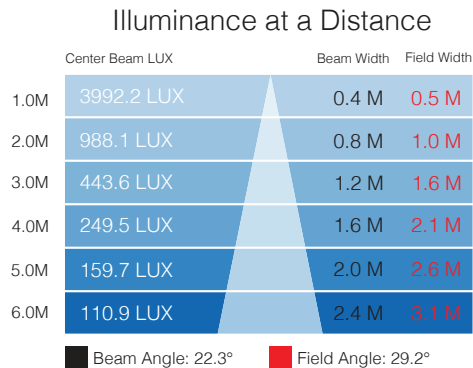

PHOTOMETRIC DATA FOR MEDIUM BEAM LENS 3000K