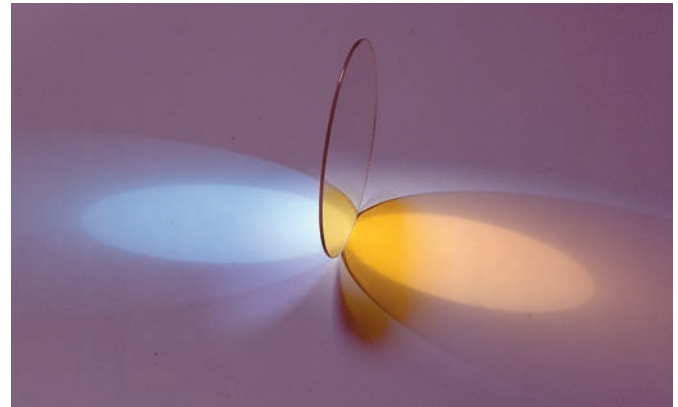

Rosco Permacolor glass dichroic filters are durable, high temperature, high transmission glass color filters, that change the color of the light emanating from the fixture.

STANDARD COLORS

6500 Primary Red	4640 Vivid Magenta	4959 Lt. Yellow Green	3318 1/8 Minus Green
1080 Primary Blue	1030 Lt. Salmon Pink	5156 Fern Green	3315 1/2 Plus Green
6100 Flame Red	1048 Purple Fusion	4954 Primary Green	3202 Full CTB
1002 Bastard Amber	1054 Lavender Accent	1064 Lt. Steel Blue	3203 3/4 CTB
1018 Amber Blush	1025 Orange Red	1059 Indigo	3204 1/2 CTB
1019 Fire	1062 Booster Blue	3388 Gaslight Green	3208 1/4 CTB
1010 Med. Yellow	1065 Mediterranean Blue	1384 Midnight Blue	3216 1/8 CTB
5200 Yellow	5700 Sea Blue	1076 Light Green Blue	3699 370nm D.C. UV Pass
5401 Amber	5590 Cyan	3114 Victorian Gold	3660 Double Coated UV Pass
5600 Med. Orange	5400 Sky Blue	3407 CTO	8000 IR/UV Block
5900 Orange	5100 Lt. Blue Green	3408 1/2 CTO	3026 White Diffusion
1033 Light Pink	4600 Med. Red Blue	3411 3/4 CTO	4000 UV Block
1337 Pale Pink	4200 Deep Purple	3409 1/4 CTO	3402 ND .3
4758 Med. Pink	1073 Peacock Blue	3410 1/8 CTO	3415 ND .15
4630 Hot Pink	4853 Turquoise	3313 1/2 Minus Green	3403 ND .6
4763 Deep Magenta	1086 Industrial Green	3314 1/4 Minus Green	

Custom color and coating design capabilities. We can match almost any gel color. Library colors also available. Contact Rosco for more information.

PRODUCT NUMBER / ORDERING INFORMATION

For most common sizes, 1.75mm and 3.3mm thickness as standard. 1.1 also available.