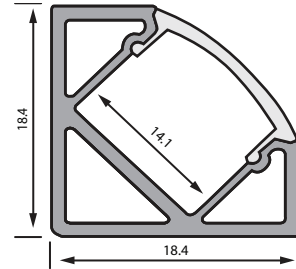

**RoscoLED Tape Flush Mount Profile -2507, 1m**

Item Code	Description
2931R25070FR	Profile with Frosted Lens
2931R2507CLR	Profile with Clear Lens

**RoscoLED Tape Slim Rectangular Profile -1707, 1m**

Item Code	Description
2931R17070FR	Profile with Frosted Lens
2931R1707CLR	Profile with Clear Lens

**RoscoLED Tape Rectangular Profile -1715, 1m**

Item Code	Description
2931R17150FR	Profile with Frosted Lens
2931R1715CLR	Profile with Clear Lens

**RoscoLED Tape Rectangular Profile - 1713 w/60° Clear Lens, 1m**

Item Code	Description
2931R171360C	Profile with 60° Lens

# RoscoLED<sup>®</sup> Tape Profiles

RoscoLED Tape Rectangular Profile -1720 w/30° Clear Lens, 1m

Item Code	Description
2931R17230CL	Profile with 30° Lens

RoscoLED Tape Corner Profile -1945, 1m

Item Code	Description
2931450900FR	Profile with Frosted Lens
293145090CLR	Profile with Clear Lens