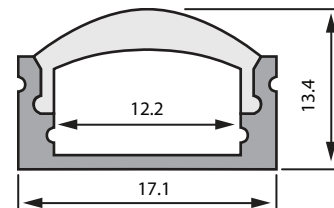

### KEY FEATURES

- Available in easy-to-ship 1m lengths
- Kits include end caps and mounting clips for a complete installation
- Frosted, clear or beam-shaping lens configurations available
- Field cut-able to meet the needs of any custom project

**RoscoLED Tape Flush Mount Profile -2507, 1m**

Item Code	Description
2931R25070FR	Profile with Frosted Lens
2931R2507CLR	Profile with Clear Lens

**RoscoLED Tape Slim Rectangular Profile -1707, 1m**

Item Code	Description
2931R17070FR	Profile with Frosted Lens
2931R1707CLR	Profile with Clear Lens

**RoscoLED Tape Rectangular Profile -1715, 1m**

Item Code	Description
2931R17150FR	Profile with Frosted Lens
2931R1715CLR	Profile with Clear Lens

**RoscoLED Tape Rectangular Profile - 1713 w/60° Clear Lens, 1m**