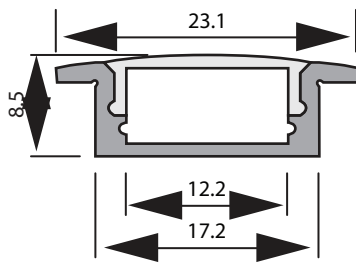

## Vibrant, Versatile Lighting Solutions

RoscoLED Tape Profiles provide protection, diffusion and an aesthetic housing for cuts of RoscoLED Tape.

Featuring a wide range of sizes and different lens options, these aluminum profiles are durable, easy to install and provide enhanced thermal performance for RoscoLED Tape.

### KEY FEATURES

- Available in easy-to-ship 1m lengths
- Kits include end caps and mounting clips for a complete installation
- Frosted, clear or beam-shaping lens configurations available
- Field cut-able to meet the needs of any custom project

**RoscoLED Tape Flush Mount Profile -2507, 1m**

Item Code	Description
2931R25070FR	Profile with Frosted Lens
2931R2507CLR	Profile with Clear Lens

**RoscoLED Tape Slim Rectangular Profile -1707, 1m**

Item Code	Description
2931R17070FR	Profile with Frosted Lens
2931R1707CLR	Profile with Clear Lens

# RoscoLED<sup>®</sup> Tape Profiles

RoscoLED Tape Rectangular Profile -1720 w/30° Clear Lens, 1m

Item Code	Description
2931R17230CL	Profile with 30° Lens

RoscoLED Tape Corner Profile -1945, 1m

Item Code	Description
2931450900FR	Profile with Frosted Lens
293145090CLR	Profile with Clear Lens