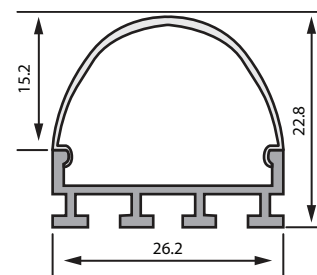

RoscoLED Tape Wide Profile-2623, Round Lens, 1m

Item Code	Description
2931R26230FR	Profile with Frosted Lens