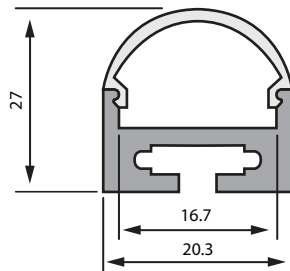

**RoscoLED Tape Rectangular Profile -1715, 1m**

Item Code	Description
2931R17150FR	Profile with Frosted Lens
2931R1715CLR	Profile with Clear Lens

**RoscoLED Tape Rectangular Profile - 1713 w/60° Clear Lens, 1m**

Item Code	Description
2931R171360C	Profile with 60° Lens

# RoscoLED<sup>®</sup> Tape Profiles

RoscoLED Tape Rectangular Profile -1720 w/30° Clear Lens, 1m

Item Code	Description
2931R17230CL	Profile with 30° Lens

RoscoLED Tape Corner Profile -1945, 1m

Item Code	Description
2931450900FR	Profile with Frosted Lens
293145090CLR	Profile with Clear Lens

RoscoLED Tape Square Profile- 2027, Frosted Lens, 1m

Item Code	Description
2931R20270FR	Profile with Frosted Lens
2931R2027SPK	Suspension Kit

RoscoLED Tape Wide Profile-2623, Round Lens, 1m

Item Code	Description
2931R26230FR	Profile with Frosted Lens