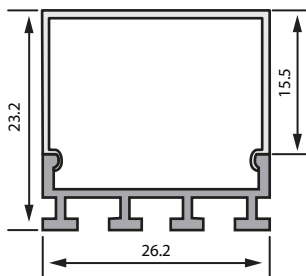

RoscoLED Tape Wide Profile - 2615, Square Frosted Lens, 1m

Item Code	Description
2931WD2615FR	Profile with Frosted Lens