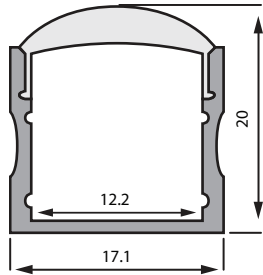

**RoscoLED Tape Flush Mount Profile -2507, 1m**

Item Code	Description
2931R25070FR	Profile with Frosted Lens
2931R2507CLR	Profile with Clear Lens

**RoscoLED Tape Slim Rectangular Profile -1707, 1m**

Item Code	Description
2931R17070FR	Profile with Frosted Lens
2931R1707CLR	Profile with Clear Lens

**RoscoLED Tape Rectangular Profile -1715, 1m**

Item Code	Description
2931R17150FR	Profile with Frosted Lens
2931R1715CLR	Profile with Clear Lens

**RoscoLED Tape Rectangular Profile - 1713 w/60° Clear Lens, 1m**

Item Code	Description
2931R171360C	Profile with 60° Lens

# RoscoLED<sup>®</sup> Tape Profiles

RoscoLED Tape Rectangular Profile -1720 w/30° Clear Lens, 1m

Item Code	Description
2931R17230CL	Profile with 30° Lens

RoscoLED Tape Corner Profile -1945, 1m

Item Code	Description
2931450900FR	Profile with Frosted Lens
293145090CLR	Profile with Clear Lens