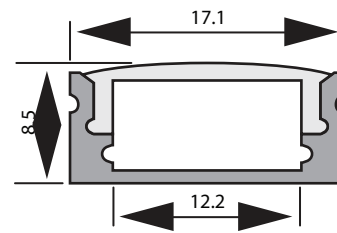

### KEY FEATURES

- Available in easy-to-ship 1m lengths
- Kits include end caps and mounting clips for a complete installation
- Frosted, clear or beam-shaping lens configurations available
- Field cut-able to meet the needs of any custom project

**RoscoLED Tape Flush Mount Profile -2507, 1m**

Item Code	Description
2931R25070FR	Profile with Frosted Lens
2931R2507CLR	Profile with Clear Lens

**RoscoLED Tape Slim Rectangular Profile -1707, 1m**

Item Code	Description
2931R17070FR	Profile with Frosted Lens
2931R1707CLR	Profile with Clear Lens

**RoscoLED Tape Rectangular Profile -1715, 1m**

Item Code	Description
2931R17150FR	Profile with Frosted Lens
2931R1715CLR	Profile with Clear Lens

**RoscoLED Tape Rectangular Profile - 1713 w/60° Clear Lens, 1m**