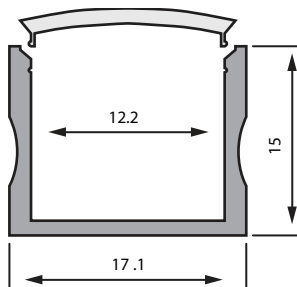

### KEY FEATURES

- Available in easy-to-ship 1m lengths
- Kits include end caps and mounting clips for a complete installation
- Frosted, clear or beam-shaping lens configurations available
- Field cut-able to meet the needs of any custom project

**RoscoLED Tape Flush Mount Profile -2507, 1m**

Item Code	Description
2931R25070FR	Profile with Frosted Lens
2931R2507CLR	Profile with Clear Lens

**RoscoLED Tape Slim Rectangular Profile -1707, 1m**

Item Code	Description
2931R17070FR	Profile with Frosted Lens
2931R1707CLR	Profile with Clear Lens

**RoscoLED Tape Rectangular Profile -1715, 1m**

Item Code	Description
2931R17150FR	Profile with Frosted Lens
2931R1715CLR	Profile with Clear Lens

**RoscoLED Tape Rectangular Profile - 1713 w/60° Clear Lens, 1m**